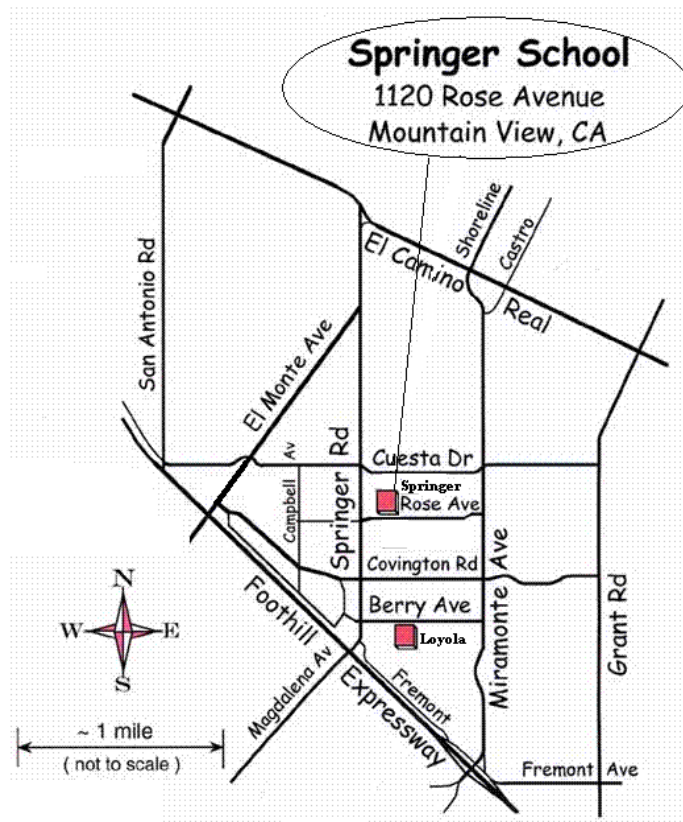

*Dance Location for
Monday (Class), April 6, 2026
Wednesday (Club), April 8, 2026*

**Springer Elementary School, 1120 Rose Avenue, Mountain View
(about one mile from usual location)**

From I-280:

- Exit at Magdalena Avenue in Los Altos, going east on Magdalena (towards Los Altos).
- After crossing Foothill Expressway, Magdalena becomes Springer Road.
- Continue on Springer Road for 0.7 mile, then turn right onto Rose Avenue.
- Springer Elementary School is on the left in about one block.

From Loyola School:

- Leaving Loyola School Parking Lot, turn left onto Berry Avenue.
- Turn right onto Springer Road.
- In 0.7 mile, turn right onto Rose Avenue.
- Springer Elementary School is on the left in about 1 block.