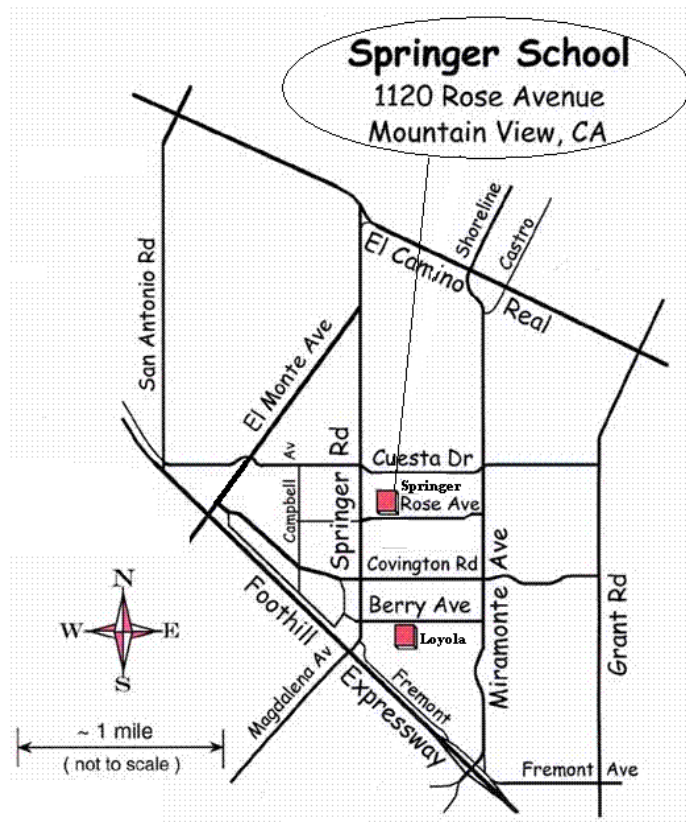

*Dance Location for  
Mondays (Class), March 16 & 23, 2026  
Wednesdays (Club), March 18 & 25, 2026*

**Springer Elementary School, 1120 Rose Avenue, Mountain View  
(about one mile from usual location)**

**From I-280:**

- Exit at Magdalena Avenue in Los Altos, going east on Magdalena (towards Los Altos).
- After crossing Foothill Expressway, Magdalena becomes Springer Road.
- Continue on Springer Road for 0.7 mile, then turn right onto Rose Avenue.
- Springer Elementary School is on the left in about one block.

**From Loyola School:**

- Leaving Loyola School Parking Lot, turn left onto Berry Avenue.
- Turn right onto Springer Road.
- In 0.7 mile, turn right onto Rose Avenue.
- Springer Elementary School is on the left in about 1 block.