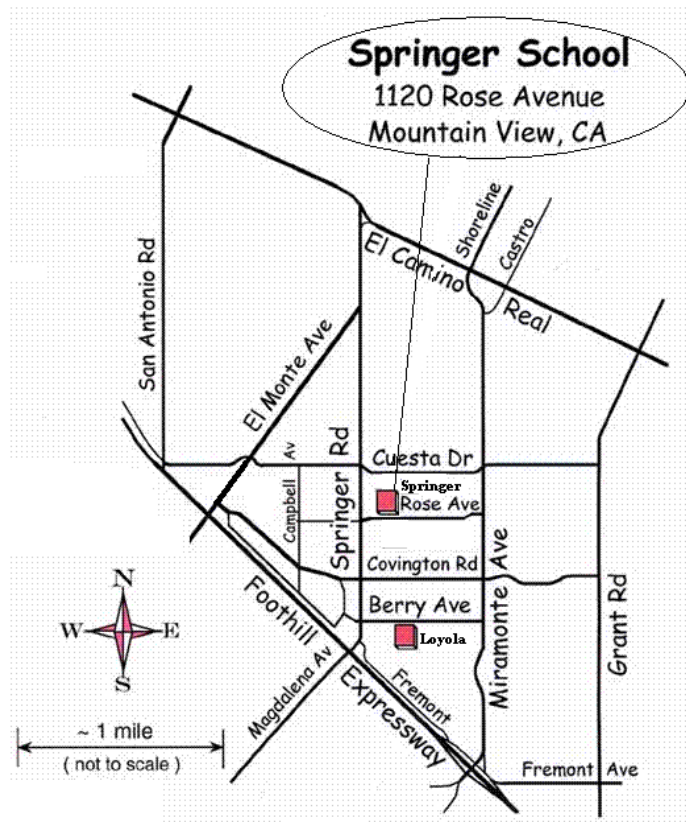

*Dance Location for
Monday, March 24, 2025
Wednesday, March 26, 2025*

**Springer Elementary School, 1120 Rose Avenue, Mountain View
(about one mile from usual location)**

From I-280:

- Exit at Magdalena Avenue in Los Altos, going east on Magdalena (towards Los Altos).
- After crossing Foothill Expressway, Magdalena becomes Springer Road.
- Continue on Springer Road for 0.7 mile, then turn right onto Rose Avenue.
- Springer Elementary School is on the left in about one block.

From Loyola School:

- Leaving Loyola School Parking Lot, turn left onto Berry Avenue.
- Turn right onto Springer Road.
- In 0.7 mile, turn right onto Rose Avenue.
- Springer Elementary School is on the left in about 1 block.