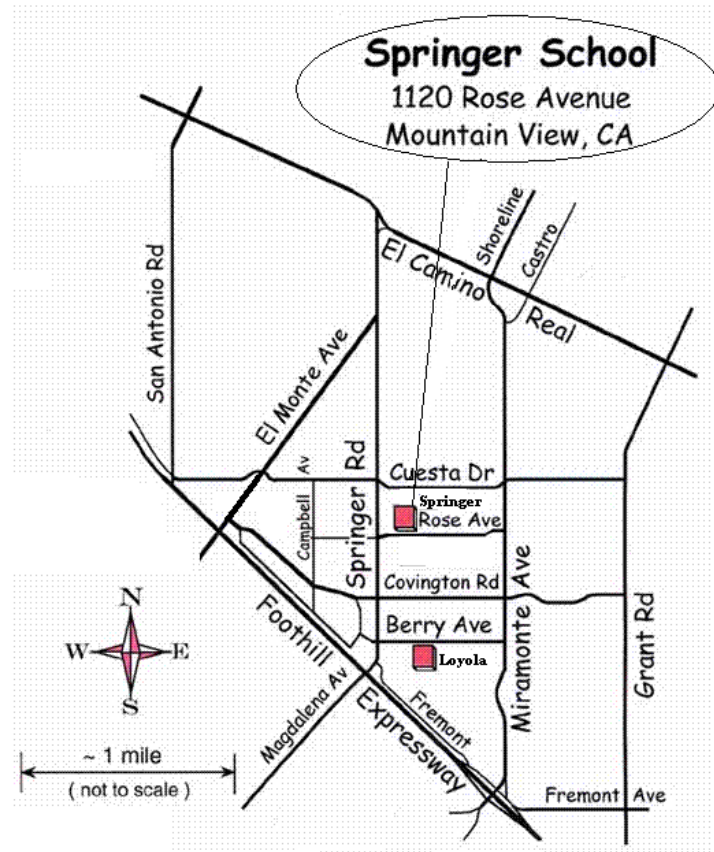

Bows & Beaus Singles & Couples Square Dance Club
Club Dance Location for Wednesday, January 16, 2019
Springer Elementary School, 1120 Rose Avenue, Mountain View
(about one mile from usual location)

From I-280:

- Exit at Magdalena Avenue in Los Altos, going east on Magdalena (towards Los Altos).
- After crossing Foothill Expressway, Magdalena becomes Springer Road.
- Continue on Springer Road for 0.7 mile, then turn right onto Rose Avenue.
- Springer Elementary School is on the left in about one block.

From Loyola School:

- Leaving Loyola School Parking Lot, turn left onto Berry Avenue.
- Turn right onto Springer Road.
- In 0.7 mile, turn right onto Rose Avenue.
- Springer Elementary School is on the left in about 1 block.